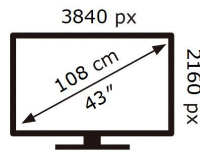

**ENERGY**

SAMSUNG

QE43LS05TAU

**115** kWh/1000h

ABCDEF **G**

**135** kWh/1000h

2019/2013