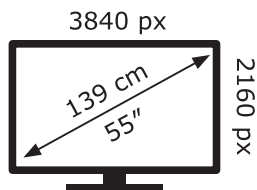

**ENERG** ⚡

**LG Electronics**

55UP78006LB

**85** kWh/1000h

ABCDEF**G**

**109** kWh/1000h

2019/2013